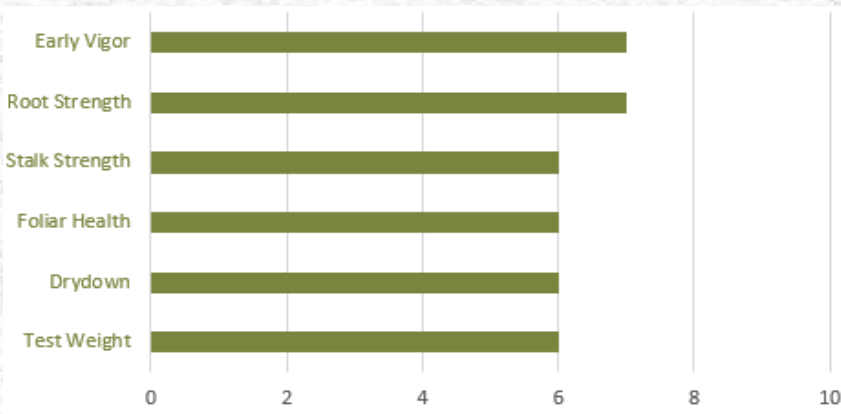

1ST Choice Seeds[®]
1st in Seed Quality

FG 8014

Hybrid Characteristics

Seedling Vigor • Very Good	Silage Rating • Average
Plant Height • Medium	Drydown • Good
Ear Placement • Medium	Ear Length • Medium
Root Rating • Very Good	Ear Girth • Girthy
Stalk Rating • Good	Ear Flex • Semi-Determinate
Foliar Health • Good	Test Weight • Good

Recommended Planting Population		
Low	Medium	High
30,000	31-34,000	34-36,000
Relative Maturity		110 day
Degree Days		2690

Ratings: Superior (9-10) Excellent (8) Very Good (7)
 Good (6) Average (5) Below Average (0-4)