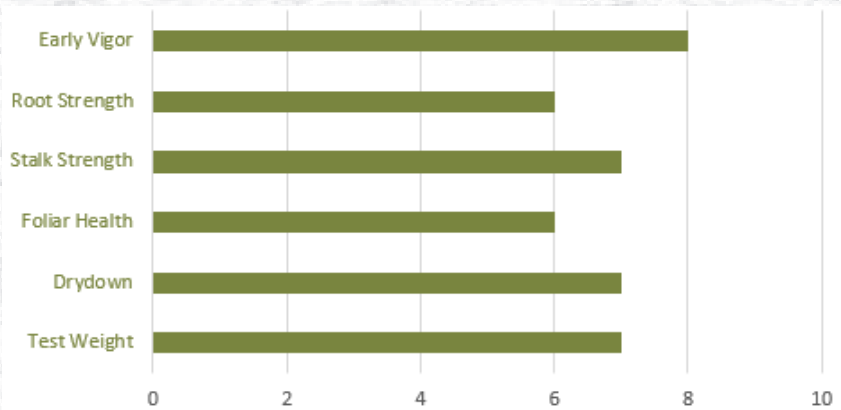

1ST Choice Seeds®
1st in Seed Quality

FG 486

Hybrid Characteristics

Seedling Vigor • Excellent	Silage Rating • Average
Plant Height • Medium Tall	Drydown • Very Good
Ear Placement • Medium	Ear Length • Medium
Root Rating • Good	Ear Girth • Medium
Stalk Rating • Very Good	Ear Flex • Semi-Flex
Foliar Health • Good	Test Weight • Very Good

Recommended Planting Population		
Low	Medium	High
30,000	30-33,000	33-36,000
Relative Maturity		104 day
Degree Days		2425

Ratings: Superior (9-10) Excellent (8) Very Good (7)
 Good (6) Average (5) Below Average (0-4)