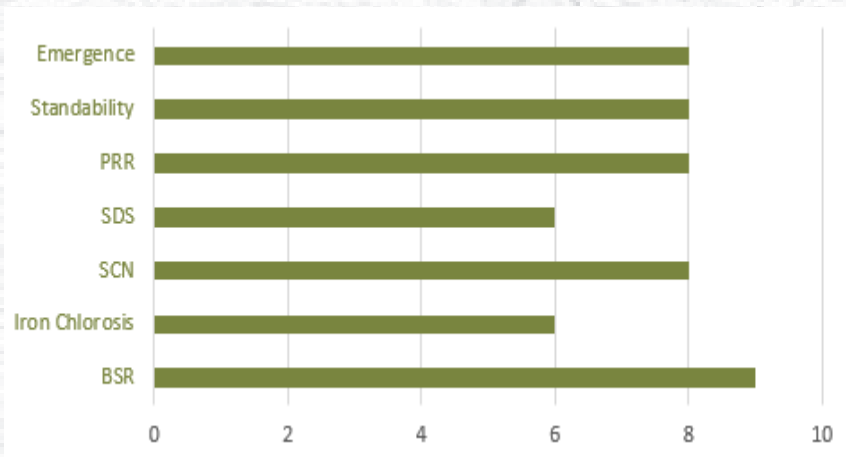

1ST Choice Seeds®
1st in Seed Quality

FB 3523 EN

Variety Description

Maturity • 3.5	Plant Type • Semi Bush
Row Widths • All	Plant Height • Medium Tall
PRR Gene • Rps 1k	Flower Color • Purple
Pubescence • Gray	Pod • Tan
Hilum • Imp. Black	SCN Gene • R3, MR14

Ratings: Superior (9-10) Excellent (8) Very Good (7)
 Good (6) Average (5) Below Average (0-4)

Field Notes

- Medium tall semi bush plant style with very good lodging scores.
- Mr. Consistency: stable across high and medium yield fields.
- Proven adaptability for our eastern timber soils.
- Great blend of offense and defense.