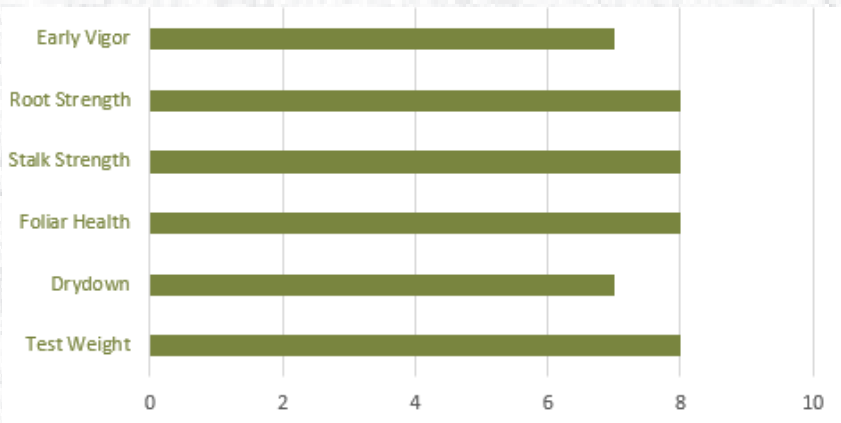

1ST Choice Seeds®
1st in Seed Quality

FG 838

Hybrid Characteristics

Seedling Vigor • Very Good	Silage Rating • Very Good
Plant Height • Medium Tall	Drydown • Very Good
Ear Placement • Medium High	Ear Length • Medium-Long
Root Rating • Excellent	Ear Girth • Medium
Stalk Rating • Excellent	Ear Flex • Semi-Flex
Foliar Health • Excellent	Test Weight • Excellent

Recommended Planting Population		
Low	Medium	High
28-30,000	30-32,000	32-35,000
Relative Maturity		115 day
Degree Days		2870

Ratings: Superior (9-10) Excellent (8) Very Good (7)
 Good (6) Average (5) Below Average (0-4)