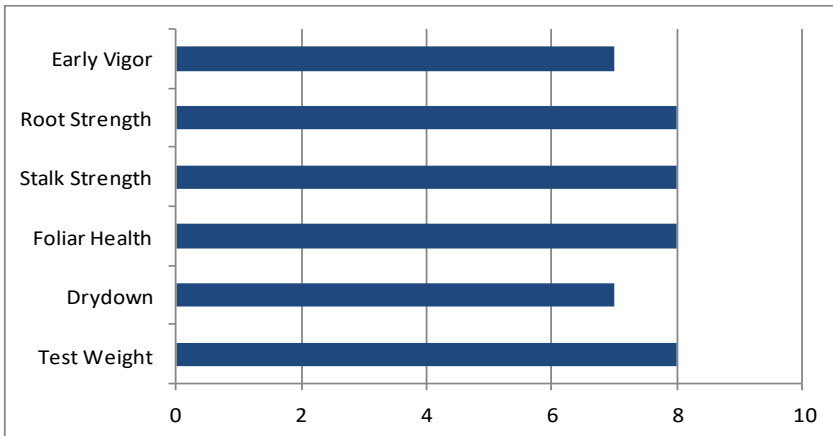

**1<sup>ST</sup> Choice Seeds®**  
*1<sup>st</sup> in Seed Quality.*

**Options:** • FC 812 C • FC 812 RR2  
 • FC 812 VT2P • FC 812 SS

**Hybrid Characteristics:**

- Good late season health and intactness.
- Medium tall robust plant with medium ear placement.
- Stable yield under drought stress.
- Long, tapered, flex style ear.
- Excellent test weight.

Conventional  
 Corn

**Roundup Ready<sup>®</sup>**  
 CORN 2

**VT DoublePRO<sup>®</sup>** **SmartStax<sup>®</sup>**  
 RIB COMPLETE<sup>®</sup> RIB COMPLETE<sup>®</sup>

Ratings: Superior 9-10 Excellent-8 Very Good -7  
 Good-6 Average-5 Below Average 0-4

Recommended Planting Population		
Low	Medium	High
28-30,000	30-32,000	32-34,000
Relative Maturity		113 day
Degree Days		2840

**Management Tips:**

- Has shown good drought tolerance.
- Great choice for dual purpose use.
- Excellent choice for corn-after-corn with insecticide.
- Genetically unique germplasm; brings an excellent choice for any full season corn line-up.