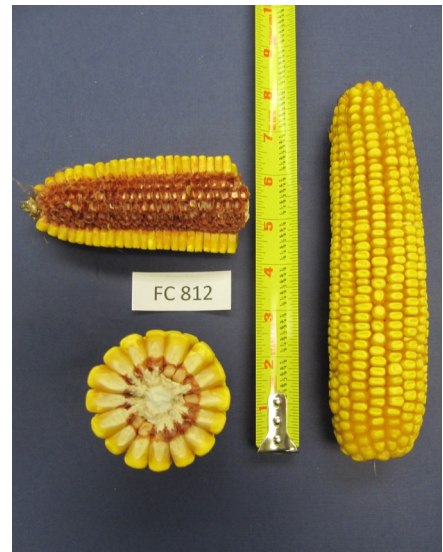

**1<sup>ST</sup> Choice Seeds®**  
*1<sup>st</sup> in Seed Quality.*

**Options:** • FC 812 C • FC 812 RR2  
 • FC 812 VT2P • FC 812 SS

**Hybrid Characteristics:**

- Good late season health and intactness.
- Medium tall robust plant with medium ear placement.
- Stable yield under drought stress.
- Long, tapered, flex style ear.
- Excellent test weight.

Conventional  
 Corn

**Roundup Ready<sup>®</sup>**  
 CORN 2

**VT DoublePRO<sup>®</sup>** **SmartStax<sup>®</sup>**  
 RIB COMPLETE<sup>®</sup> RIB COMPLETE<sup>®</sup>

Ratings: Superior 9-10 Excellent-8 Very Good -7  
 Good-6 Average-5 Below Average 0-4

Recommended Planting Population		
Low	Medium	High
28-30,000	30-32,000	32-34,000
Relative Maturity		113 day
Degree Days		2840

**Management Tips:**

- Has shown good drought tolerance.
- Great choice for dual purpose use.
- Excellent choice for corn-after-corn with insecticide.
- Genetically unique germplasm; brings an excellent choice for any full season corn line-up.