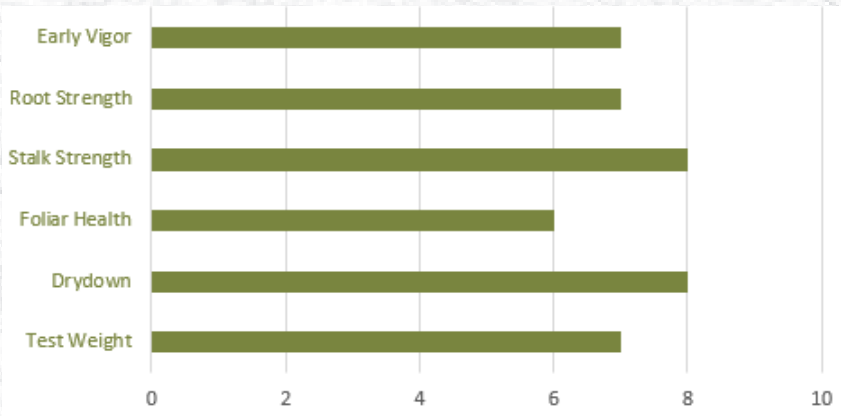

1ST Choice Seeds®
1st in Seed Quality

FG 605

Hybrid Characteristics

Seedling Vigor • Very Good	Silage Rating • Good
Plant Height • Tall	Drydown • Excellent
Ear Placement • Medium High	Ear Length • Medium
Root Rating • Very Good	Ear Girth • Medium
Stalk Rating • Excellent	Ear Flex • Semi-Flex
Foliar Health • Good	Test Weight • Very Good

Recommended Planting Population		
Low	Medium	High
30,000	31-34,000	34-37,000
Relative Maturity		108 day
Degree Days		2675

Ratings: Superior (9-10) Excellent (8) Very Good (7)
 Good (6) Average (5) Below Average (0-4)